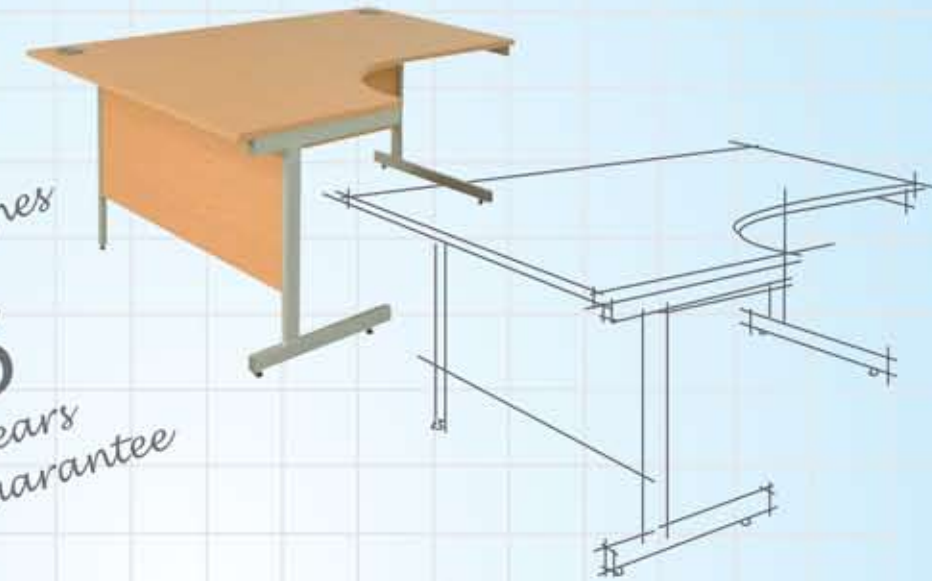

Finishes

Criteria

simple design
cantilever frame
budget conscious
modern finishes

5
years
guarantee