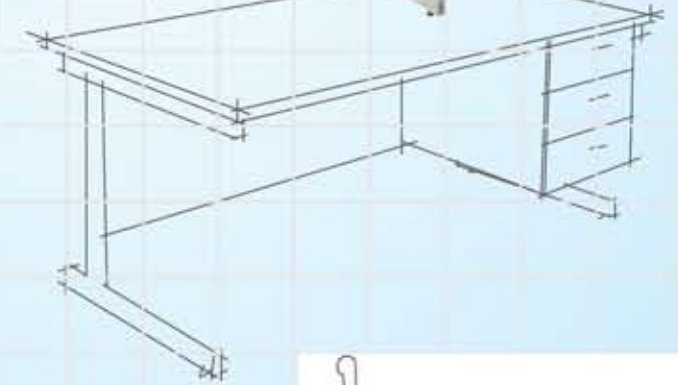

Finishes

Criteria

simple design
cantilever frame
budget conscious
modern finishes

5
years
guarantee