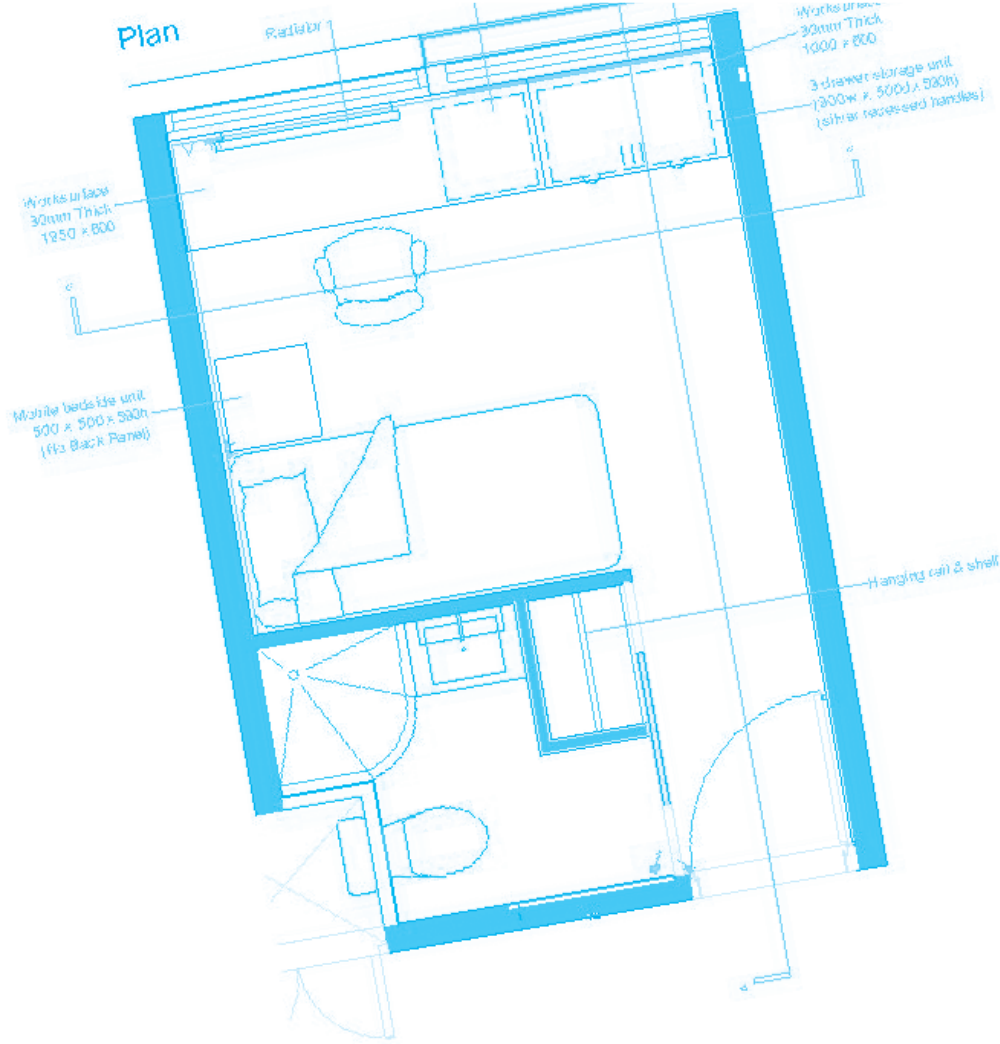

Whether selecting from our extensive range of standard products or specifying bespoke items, the result can be fine-tuned to meet the expectations of the end-user whilst considering the project budget and the constraints of the building in which it is installed.

KITCHEN & DINING

MEETING AREA

LOUNGE & BREAKOUT

whiteleys

Croft House,
Croft Road, Bromley,
Kent,
BR1 4DR.

T 0208 313 3344

F 0208 313 9933

E sales@whiteleys-office.co.uk