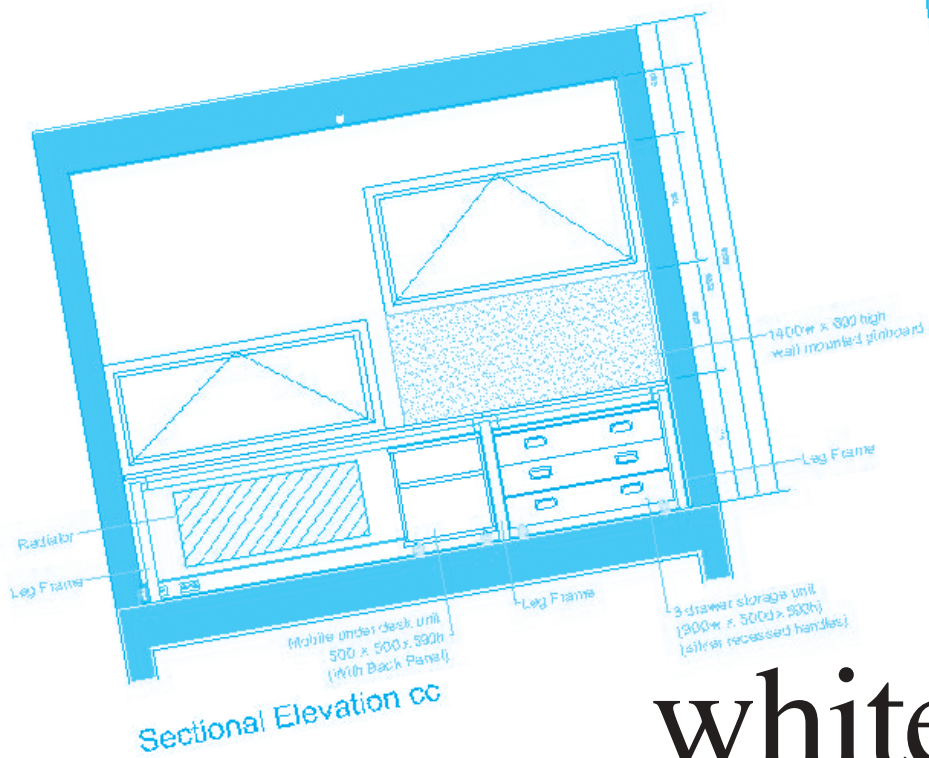

KITCHEN & DINING

MEETING AREA

LOUNGE & BREAKOUT

whiteleys

Croft House,
Croft Road, Bromley,
Kent,
BR1 4DR.

T 0208 313 3344

F 0208 313 9933

E sales@whiteleys-office.co.uk